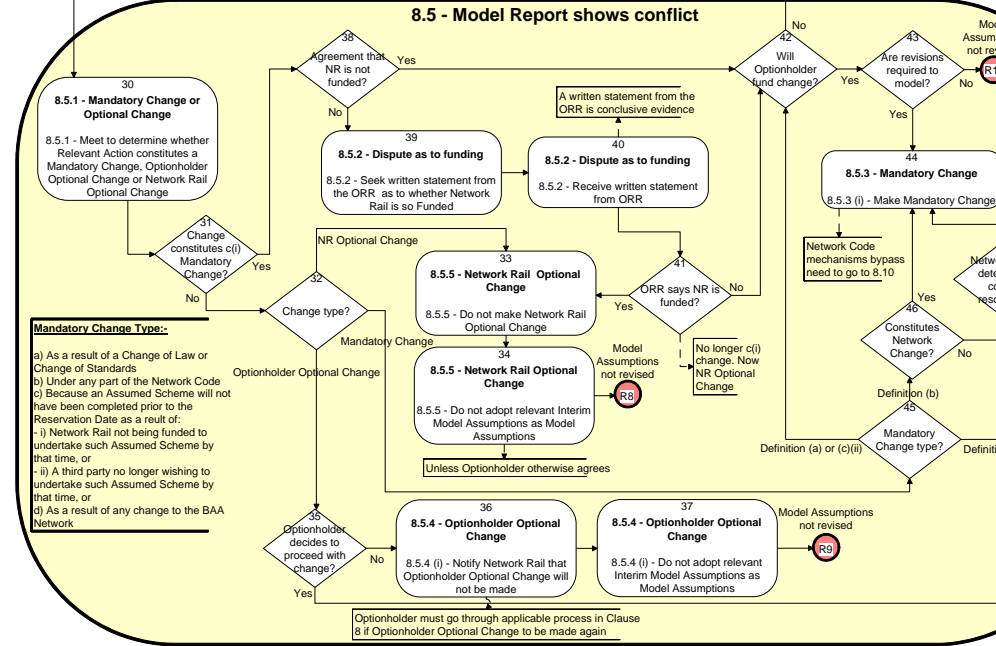

Access Option - Change Control Process

OVERVIEW / MANAGEMENT ACTIVITIES

Overview Process

Overview Process

LEGEND