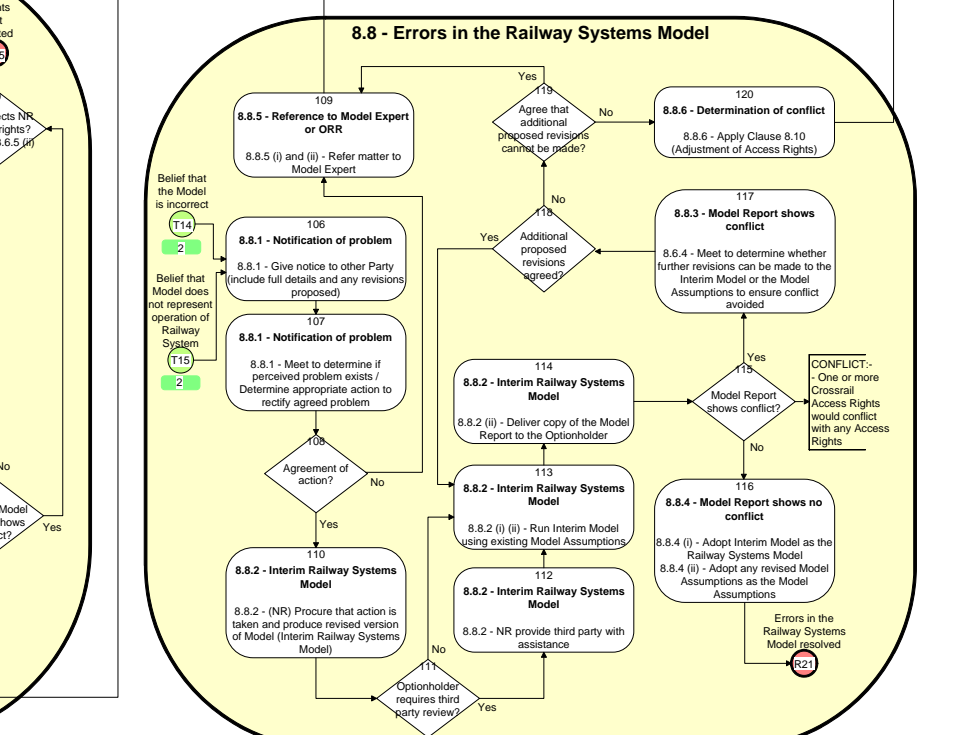

Access Option - Change Control Process

OVERVIEW / MANAGEMENT ACTIVITIES

Overview Process

Overview Process

LEGEND