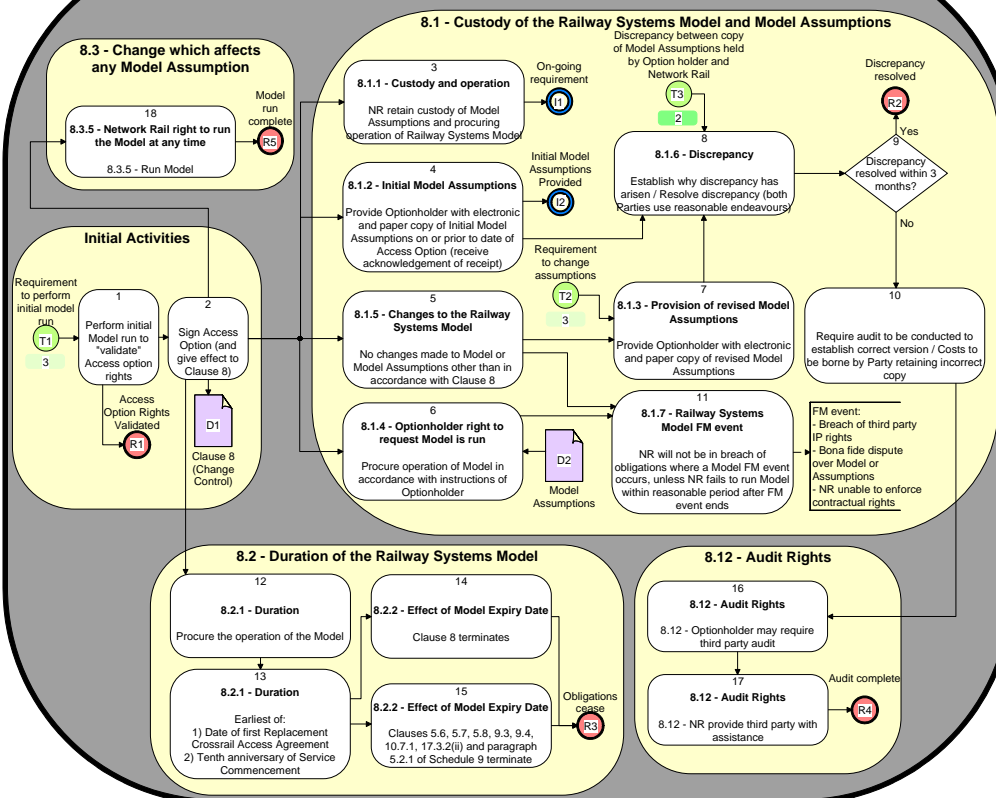

Access Option - Change Control Process

OVERVIEW / MANAGEMENT ACTIVITIES

Overview Process

Overview Process

LEGEND