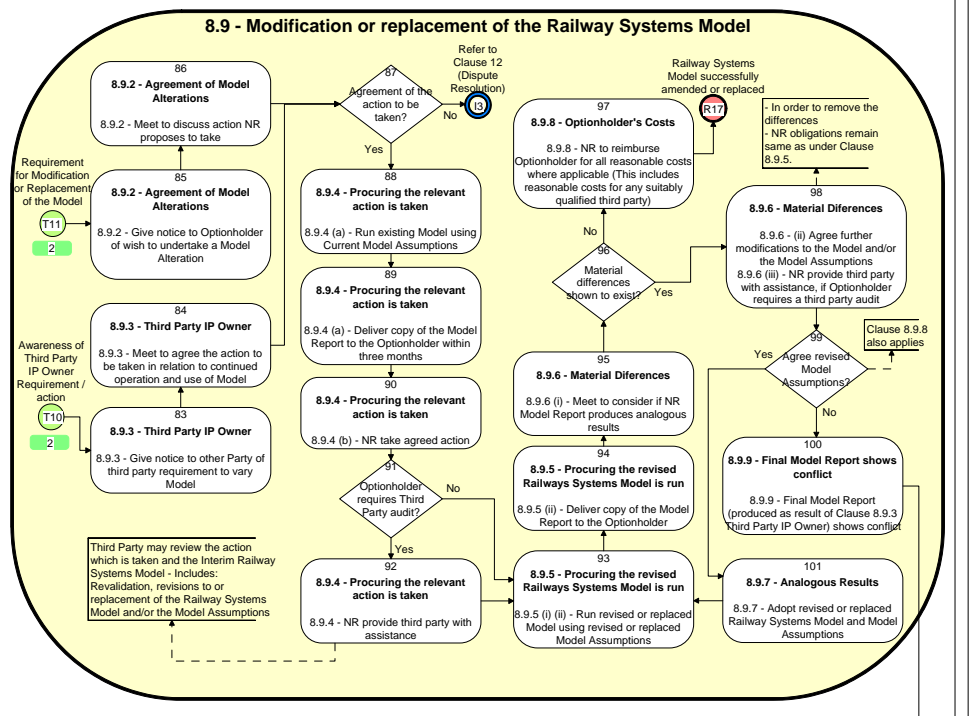

Access Option - Change Control Process

OVERVIEW / MANAGEMENT ACTIVITIES

Overview Process

Overview Process

LEGEND