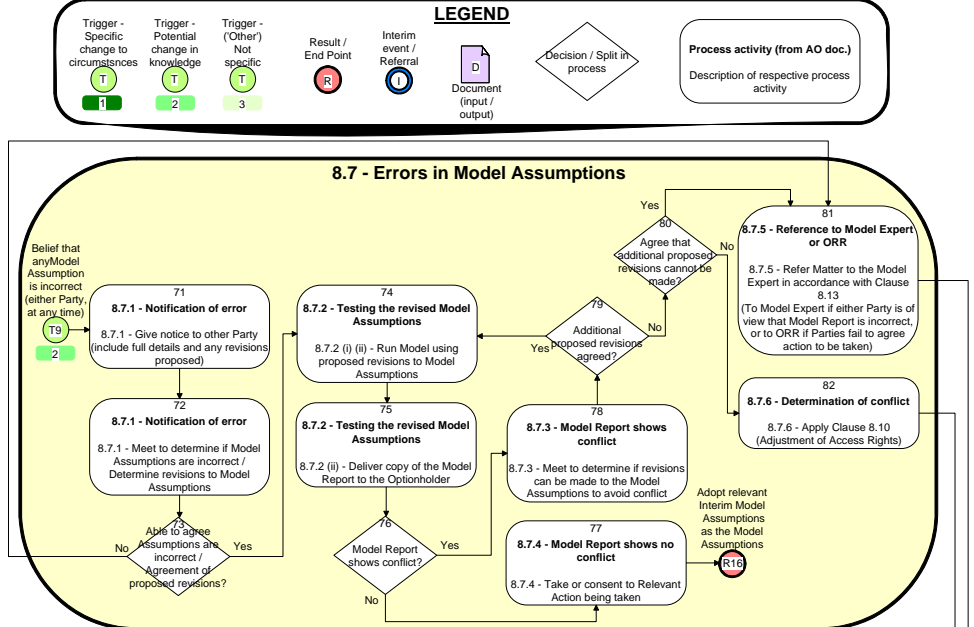

Access Option - Change Control Process

OVERVIEW / MANAGEMENT ACTIVITIES

Overview Process

Overview Process

LEGEND