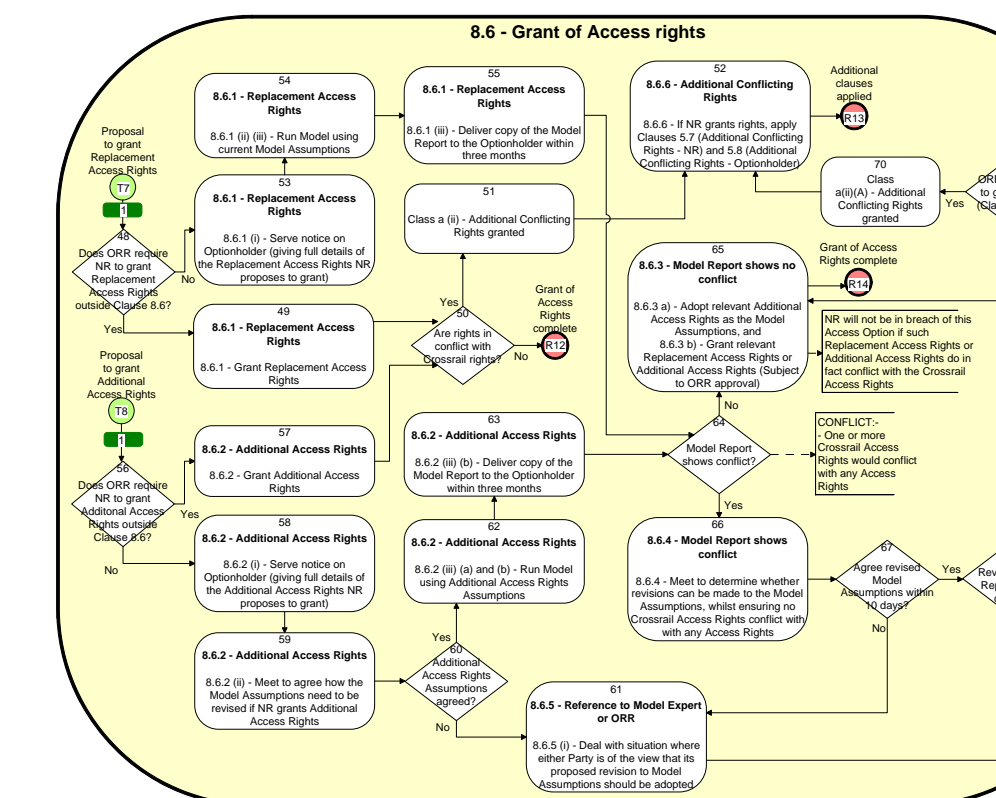

Access Option - Change Control Process

OVERVIEW / MANAGEMENT ACTIVITIES

Overview Process

Overview Process

LEGEND