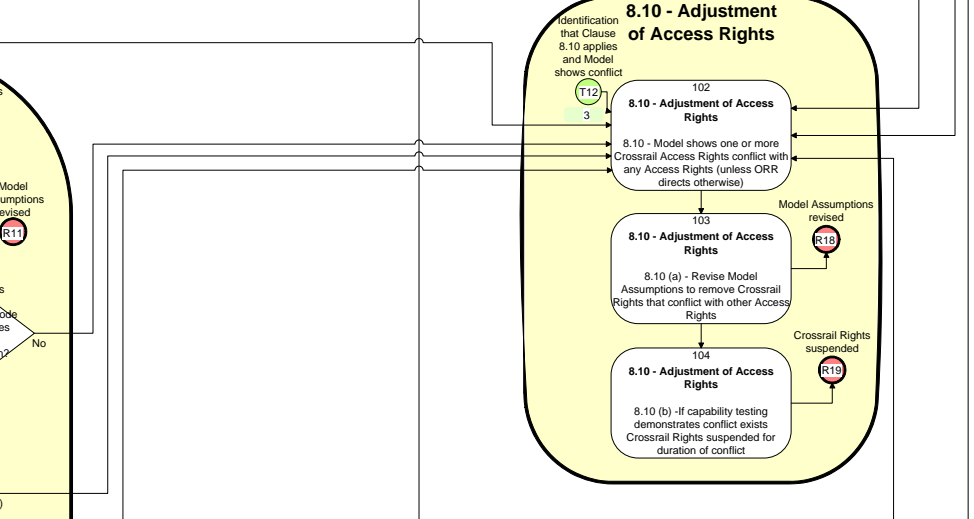

Access Option - Change Control Process

OVERVIEW / MANAGEMENT ACTIVITIES

Overview Process

Overview Process

LEGEND